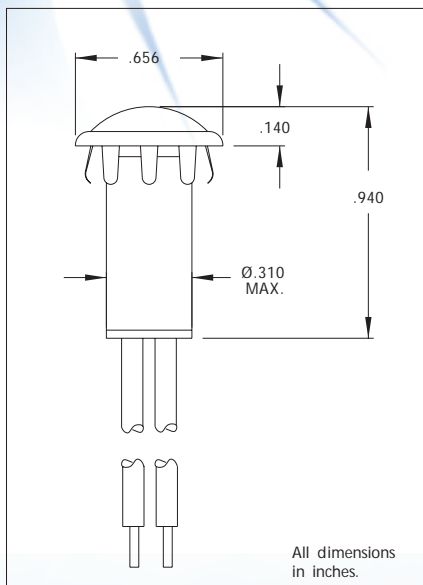

2990P Series Non-Relampable Incandescent Indicator Lights

DESCRIPTION AND FEATURES

Mounting: Ø.500 MIN.

Wire Leads: No.24 AWG 4.40/4.80 long, stripped .430/.570

Lens: Polycarbonate

Bezel: Mirror finish chrome plated steel

Lens Color	Incandescent	
	Model No. (12V)	Model No. (28V)
Red	2990P1-12V	2990P1-28V
Amber	2990P3-12V	2990P3-28V
White	2990P4-12V	2990P4-28V
Green	2990P5-12V	2990P5-28V
Blue	2990P6-12V	2990P6-28V
Lamp used	#2162	#2187
Lead color	Yellow	Purple
Mounting	Plug-button bezel	